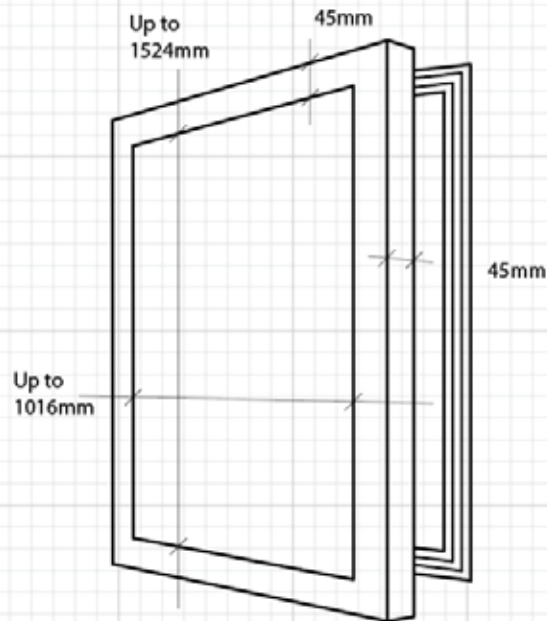

Key Lock Magnetic Frames

Description: Colour Key Lock Magnetic frames incorporate a 1mm Zintec back panel which allows you to display interchangeable media with the use of magnetic inserts. They are secure and watertight which make them suitable for a range of internal and external applications. It features a strong extruded aluminium frame with a 2mm tough plastic front and a water resistant seal to protect all media inserts.

Specification: 45mm extruded aluminium frame / 2mm strong front plastic glazing / 1mm Zintec back panel / Water-resistant seal / Durable aluminium hinge / 26mm internal depth / 33mm external depth / landscape or portrait fitting / internal and external use / 17 Stock finishes

	Graphic Size (mm)	Visible size (mm)	External Size (mm)	Internal Depths (mm)	Avg. Gross Weight (Kg)
A4	297 x 210	297 x 210	387 x 300 x 33	26	2.27
A3	420 x 297	420 x 297	510 x 387 x 33	26	3.36
A2	594 x 420	594 x 420	684 x 510 x 33	26	5
B2	700 x 500	700 x 500	790 x 590 x 33	26	5.37
30x20	762 x 508	762 x 508	852 x 598 x 33	26	6.43
A1	840 x 594	840 x 594	930 x 684 x 33	26	7.43
B1	1000 x 700	1000 x 700	1090 x 790 x 33	26	8.14
40x30	1016 x 762	1016 x 762	1106 x 852 x 33	26	8.62
A0	1188 x 840	1188 x 840	1278 x 930 x 33	26	11.04
B0	1400 x 1000	1400 x 1000	1490 x 1090 x 33	26	12.04
60x40	1524 x 1016	1524 x 1016	1614 x 1106 x 33	26	13.34