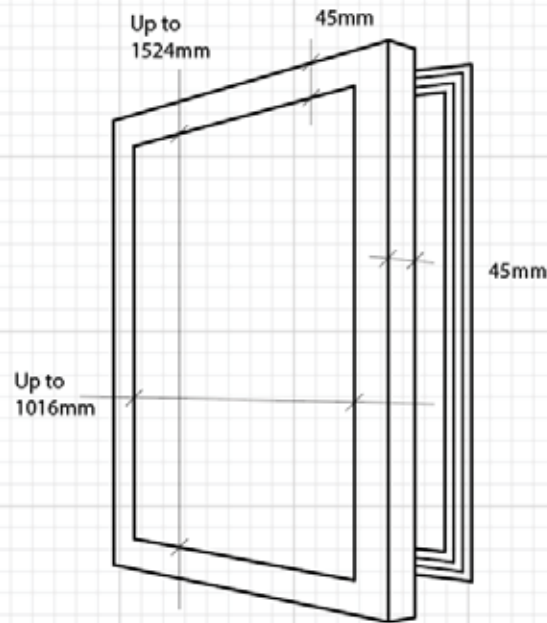

## Key Lock Pin Boards

**Description:** Our Key Lock Pin Boards are lockable and water-resistant making them ideal for outdoor use. They feature a strong extruded aluminium frame, tough plastic poster cover and a felt pin board available in 4 different felt colours suitable for a range of media types.

**Specification:** 45mm extruded aluminium frame / 2mm strong front plastic glazing / 5mm correx interior panel wrapped in either grey, blue, green or red felt / Water-resistant seal / Durable aluminium hinge / 15mm internal depth / 33mm external depth / Suitable for landscape or portrait fitting / Suitable for internal and external use / Available in 17 stock colour finishes

	Graphic Size (mm)	Visible size (mm)	External Size (mm)	Internal Depths (mm)	Avg. Gross Weight (Kg)
A4	297 x 210	297 x 210	387 x 300 x 33	15	1.99
A3	420 x 297	420 x 297	510 x 387 x 33	15	2.99
A2	594 x 420	594 x 420	684 x 510 x 33	15	4.3
B2	700 x 500	700 x 500	790 x 590 x 33	15	5.6
30x20	762 x 508	762 x 508	852 x 598 x 33	15	6.18
A1	840 x 594	840 x 594	930 x 684 x 33	15	7.2
B1	1000 x 700	1000 x 700	1090 x 790 x 33	15	8.8
40x30	1016 x 762	1016 x 762	1106 x 852 x 33	15	10.07
A0	1188 x 840	1188 x 840	1278 x 930 x 33	15	12.14
B0	1400 x 1000	1400 x 1000	1490 x 1090 x 33	15	17.3
60x40	1524 x 1016	1524 x 1016	1614 x 1106 x 33	15	19.66