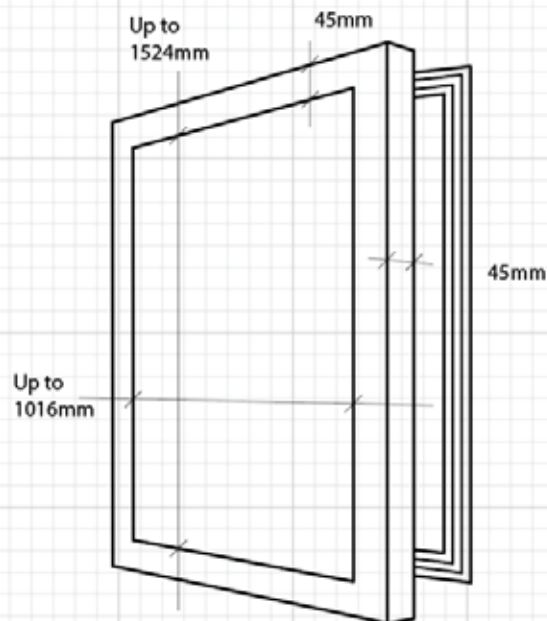

Key Lock Correx

Description: Our Colour Key Lock Frame range offers a high specification system which is ideal for most settings. It features a strong extruded aluminium frame with a 2mm tough plastic front and a water resistant seal to protect your printed media. Printed graphics attach to poster clips and sit against a strong correx interior panel. These frames are available in 17 stock colour finishes including 3 anodised, 12 powder coated and 2 wood grain finishes.

Specification: 45mm extruded aluminium frame / 2mm strong front plastic glazing / 5mm correx interior panel / Water-resistant seal / Durable aluminium hinge / 2mm internal depth / 34mm external depth / Suitable for landscape or portrait fitting / 11 Stock Sizes and 17 finishes

	Graphic Size (mm)	Visible size (mm)	External Size (mm)	Internal Depths (mm)	Avg. Gross Weight (Kg)
A4	297 x 210	279 x 192	369 x 282 x 33	1	1.62
A3	420 x 297	402 x 279	492 x 369 x 33	1	2.18
A2	594 x 420	576 x 402	666 x 492 x 33	1	3.18
B2	700 x 500	682 x 482	772 x 572 x 33	1	3.9
30x20	762 x 508	744 x 590	834 x 580 x 33	1	4.58
A1	840 x 594	822 x 576	912 x 666 x 33	1	5.66
B1	1000 x 700	982 x 682	1072 x 772 x 33	1	6.2
40x30	1016 x 762	998 x 744	1088 x 834 x 33	1	6.9
A0	1188 x 840	1170 x 822	1260 x 912 x 33	1	9.4
B0	1400 x 1000	1382 x 982	1472 x 1072 x 33	1	14.1
60x40	1524 x 1016	1506 x 998	1596 x 1088 x 33	1	15.5