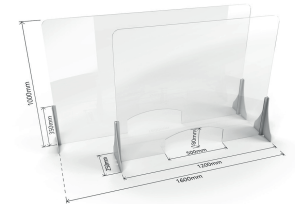

ACHOO® CRYSTAL CLEAR COUNTER PROTECTIVE SCREEN

FEATURES:

- Laser Cut For a Flawless Finish
- Stylish non-slip 'Concorde' Base Feet
- Large Screens Up To 1600mm x 1000mm
- Optional Service Hatch Cut-Out
- Protective Screen ideal for Social Distancing
- Dispatched in 7 Working days
- Manufactured in the UK

Effective Social Distancing Screens

Multiple Sizes Available

DIMENSIONS:

PERSPEX THICKNESS: 6MM
CUT OUT SECTION: 500MM(W) X 180MM (H)

Early
Learning
Furniture

01733 511121

sales@earlylearningfurniture.co.uk