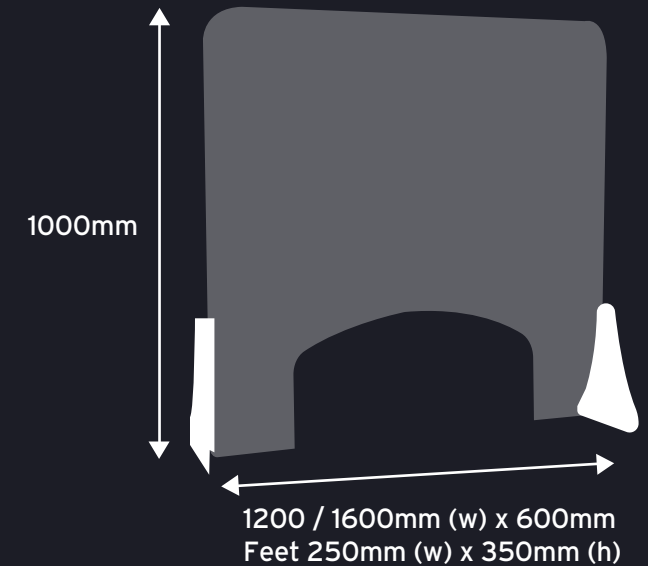

ACHOO® CRYSTAL CLEAR COUNTER PROTECTIVE SCREEN

FEATURES:

- Laser Cut For a Flawless Finish
- Stylish non-slip 'Concorde' Base Feet
- Large Screens Up To 1600mm x 1000mm
- Optional Service Hatch Cut-Out
- Protective Screen ideal for Social Distancing
- Dispatched in 7 Working days
- Manufactured in the UK

Effective Social Distancing Screens

Multiple Sizes Available

DIMENSIONS:

PERSPEX THICKNESS: 6MM
CUT OUT SECTION: 500MM(W) X 180MM (H)

Early
Learning
Furniture

01733 511121

sales@earlylearningfurniture.co.uk