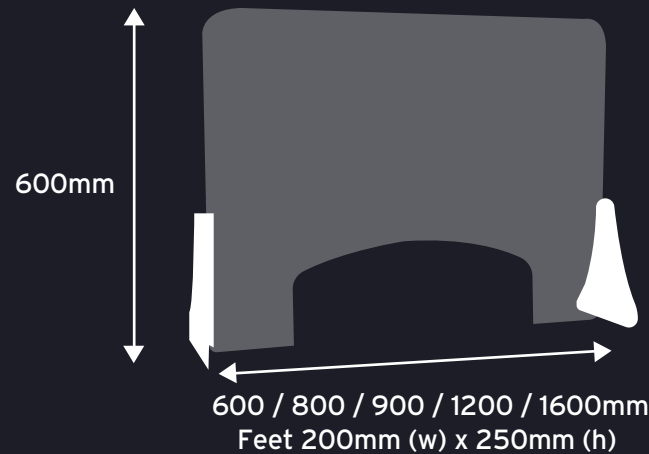

ACHOO® CRYSTAL CLEAR COUNTER PROTECTIVE SCREEN

FEATURES:

- Laser Cut For a Flawless Finish
- Stylish non-slip 'Concorde' Base Feet
- Large Screens Up To 1600mm x 1000mm
- Optional Service Hatch Cut-Out
- Protective Screen ideal for Social Distancing
- Dispatched in 7 Working days
- Manufactured in the UK

Effective Social Distancing Screens

Multiple Sizes Available

DIMENSIONS:

PERSPEX THICKNESS: 6MM
CUT OUT SECTION: 500MM(W) X 180MM (H)

Early
Learning
Furniture

01733 511121

sales@earlylearningfurniture.co.uk