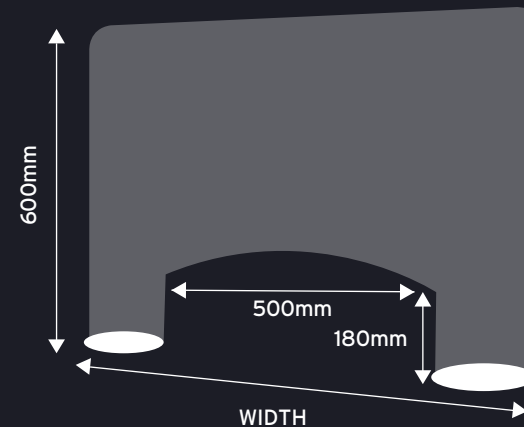

## FEATURES:

- Laser Cut For a Flawless Finish
- Includes non-slip bases
- Free Standing Desk Screen
- 600mm High. Choose up to 1600mm Wide
- Optional Cable Management Cut-Out
- Frameless Glass Desk Screens
- Office Desk Partitions for Social Distancing
- Manufactured in the UK

Includes Non Slip Bases

Choose Up To  
100mm Wide

## DIMENSIONS:

PERSPEX THICKNESS 6MM