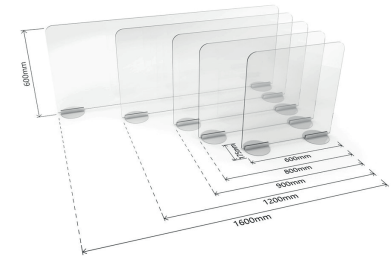

## FEATURES:

- Laser Cut For a Flawless Finish
- Includes non-slip bases
- Free Standing Desk Screen
- 600mm High. Choose up to 1600mm Wide
- Optional Cable Management Cut-Out
- Frameless Glass Desk Screens
- Office Desk Partitions for Social Distancing
- Manufactured in the UK

Includes Non Slip Bases

Choose Up To  
100mm Wide

## DIMENSIONS:

PERSPEX THICKNESS 6MM