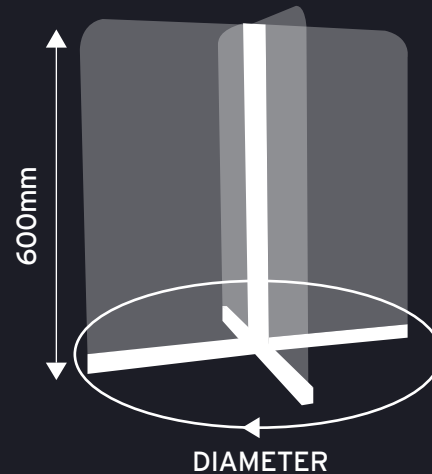

ACHOO® CRYSTAL CLEAR TABLE DIVIDER SCREENS

FEATURES:

- Laser Cut For a Flawless Finish
- Choice of Base Feet
- No Drilling or Screwing Required
- Ideal Screens for Meetings and Desk Pods
- Fits Table (Dia) of 600, 750, 900 or 1200mm
- Screens for Workplace Social Distancing
- Effective Social Distancing Screens
- Custom Sizes Available
- Manufactured in the UK

Effective Social Distancing Screens

Ideal Screens
for Meetings
and Desk Pods

DIMENSIONS:

TABLE DIAMETER

600mm
750mm
900mm
1200mm

GLASS THICKNESS: 6MM

Early
Learning
Furniture

01733 511121