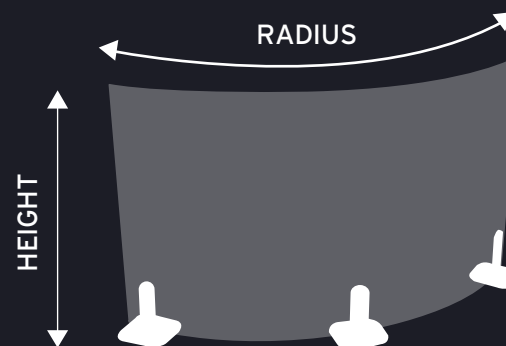

ACHOO® CURVED TOUGHENED SAFETY GLASS RECEPTION SCREEN

FEATURES:

- Laser Cut For a Flawless Finish
- Free Standing Protective Screen
- Slotted Transparent Support Feet
- 600mm High. Choose up to 1200mm Wide
- Premium 'Sneeze' Guard Screen
- Ideal for Reception Desks and Counters
- Effective Social Distancing Screens
- Dispatched in 7 Working days
- Manufactured in the UK

Effective Social Distancing Screens

Multiple Sizes
Available

DIMENSIONS:

HEIGHT	RADIUS
400mm	850mm
500mm	1200mm
600mm	
700mm	

GLASS THICKNESS: 6MM

Early
Learning
Furniture

01733 511121

sales@earlylearningfurniture.co.uk