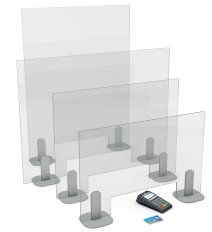

ACHOO® PERSPEX RECEPTION SNEEZE GUARD SCREEN

FEATURES:

- Glass or Perspex® Reception Screens
- Modern, Frameless Screen Design
- Ideal Reception Social Distancing Screen
- 5mm Perspex® / 6mm Toughened Glass
- 4 Heights & 6 Widths Available
- Screens up to 990mm (H) x 985mm (W)
- Metal Feet With Drill Holes
- Metal Feet in Silver, White & Black
- Smooth, Polished 5mm Radius Corners
- Optional Service Hatch Cut Outs

Simple Installation & Moveable

Multiple Sizes Available

DIMENSIONS:

HEIGHT	WIDTHS	CUTOUT HEIGHT	CUTOUT WIDTH
480mm	500mm	100mm	200mm
600mm	600mm	100mm	300mm
735mm	730mm	100mm	400mm
990mm	800mm	100mm	450mm
	900mm	100mm	450mm
	985mm	100mm	450mm

GLASS THICKNESS 6MM
 PERSPEX THICKNESS: 5MM (480MM HIGH) / 8MM (600 / 735 / 990MM HIGH)
 FOOT DIMENSIONS: 150MM X 150MM

Early
Learning
Furniture

01733 511121

sales@earlylearningfurniture.co.uk