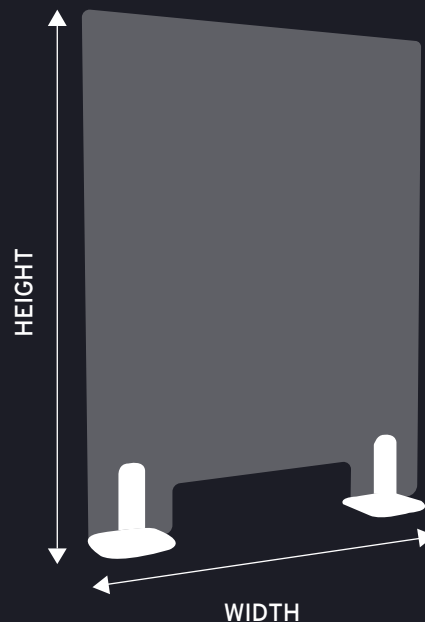

ACHOO® PERSPEX RECEPTION SNEEZE GUARD SCREEN

FEATURES:

- Glass or Perspex® Reception Screens
- Modern, Frameless Screen Design
- Ideal Reception Social Distancing Screen
- 5mm Perspex® / 6mm Toughened Glass
- 4 Heights & 6 Widths Available
- Screens up to 990mm (H) x 985mm (W)
- Metal Feet With Drill Holes
- Metal Feet in Silver, White & Black
- Smooth, Polished 5mm Radius Corners
- Optional Service Hatch Cut Outs

Simple Installation & Moveable

Multiple Sizes Available

DIMENSIONS:

HEIGHT	WIDTHS	CUTOUT HEIGHT	CUTOUT WIDTH
480mm	500mm	100mm	200mm
600mm	600mm	100mm	300mm
735mm	730mm	100mm	400mm
990mm	800mm	100mm	450mm
	900mm	100mm	450mm
	985mm	100mm	450mm

GLASS THICKNESS 6MM
 PERSPEX THICKNESS: 5MM (480MM HIGH) / 8MM (600 / 735 / 990MM HIGH)
 FOOT DIMENSIONS: 150MM X 150MM

Early
Learning
Furniture

01733 511121

sales@earlylearningfurniture.co.uk