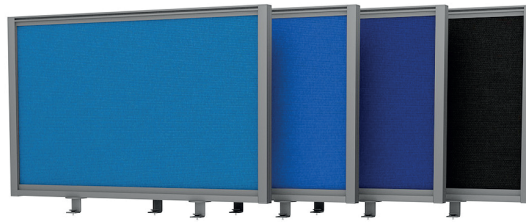

FRONTIER® OFFICE SCREEN DESK DIVIDERS

FEATURES:

- Fabric Desk Divider Screen
- Divide Up Desk Banks For Privacy
- Multiple Heights & Widths Available
- Upholstered in Fire-Rated Fabric
- 12 Vibrant Fabric Colours Available
- White or Silver Frame
- Clamps Fit 17-33mm Thick Desks
- Linkable Office Desk Partitions
- 2x Inline Linking Strips Included
- 30mm Thick Aluminium Frame
- Manufactured in the UK

Linkable Office Desk Partitions

Fabric Desk Divider Screen

DIMENSIONS:

HEIGHTS	WIDTH
380mm	800mm
480mm	1000mm
	1200mm
	1400mm
	1600mm
	1800mm

Early
Learning
Furniture

01733 511121

sales@earlylearningfurniture.co.uk