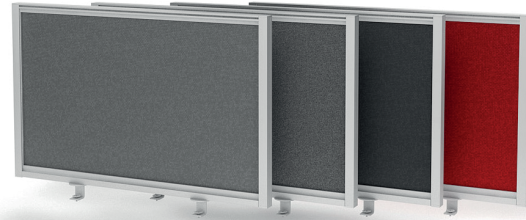

FRONTIER® OFFICE SCREEN DESK DIVIDERS

FEATURES:

- Fabric Desk Divider Screen
- Divide Up Desk Banks For Privacy
- Multiple Heights & Widths Available
- Upholstered in Fire-Rated Fabric
- 12 Vibrant Fabric Colours Available
- White or Silver Frame
- Clamps Fit 17-33mm Thick Desks
- Linkable Office Desk Partitions
- 2x Inline Linking Strips Included
- 30mm Thick Aluminium Frame
- Manufactured in the UK

Linkable Office Desk Partitions

Fabric Desk Divider Screen

DIMENSIONS:

HEIGHTS	WIDTH
380mm	800mm
480mm	1000mm
	1200mm
	1400mm
	1600mm
	1800mm

Early
Learning
Furniture

01733 511121

sales@earlylearningfurniture.co.uk