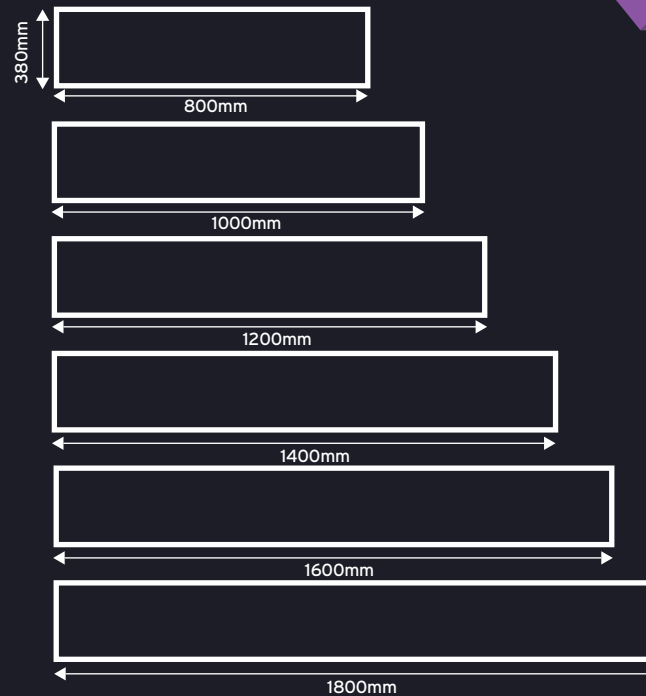

FRONTIER® OFFICE SCREEN DESK DIVIDERS

FEATURES:

- Fabric Desk Divider Screen
- Divide Up Desk Banks For Privacy
- Multiple Heights & Widths Available
- Upholstered in Fire-Rated Fabric
- 12 Vibrant Fabric Colours Available
- White or Silver Frame
- Clamps Fit 17-33mm Thick Desks
- Linkable Office Desk Partitions
- 2x Inline Linking Strips Included
- 30mm Thick Aluminium Frame
- Manufactured in the UK

Linkable Office Desk Partitions

Fabric Desk Divider Screen

DIMENSIONS:

HEIGHTS	WIDTH
380mm	800mm
480mm	1000mm
	1200mm
	1400mm
	1600mm
	1800mm

Early
Learning
Furniture

01733 511121

sales@earlylearningfurniture.co.uk