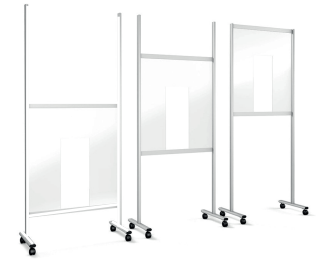

MOBILE VACCINATION SCREENS FOR SCHOOLS

FEATURES:

- Protective Screens For Arm Vaccinations
- Height Adjustable Vaccine Screen
- Vertical Cut Out For Arm Injection
- Physical Barrier Between Patients & Staff
- Acrylic Glass for Safety & Hygiene
- Aluminium Frame
- 2000mm High x 800mm Wide
- Mobile On Wheels With Lockable Castors

Vertical Cutout For Arm Injection

Freestanding
Protection Barriers

DIMENSIONS:

FEET DIAMETER 400mm

Early
Learning
Furniture

01733 511121

sales@earlylearningfurniture.co.uk