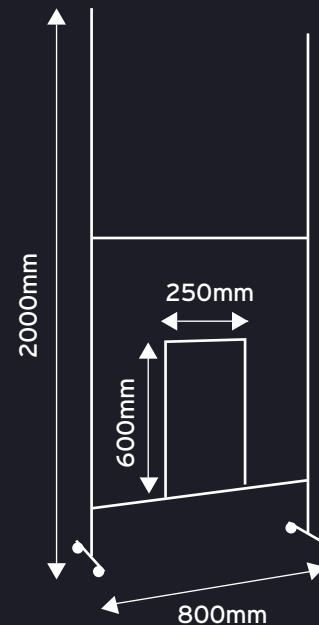

MOBILE VACCINATION SCREENS FOR SCHOOLS

FEATURES:

- Protective Screens For Arm Vaccinations
- Height Adjustable Vaccine Screen
- Vertical Cut Out For Arm Injection
- Physical Barrier Between Patients & Staff
- Acrylic Glass for Safety & Hygiene
- Aluminium Frame
- 2000mm High x 800mm Wide
- Mobile On Wheels With Lockable Castors

Vertical Cutout For Arm Injection

Freestanding
Protection Barriers

DIMENSIONS:

FEET DIAMETER 400mm

Early
Learning
Furniture

01733 511121

sales@earlylearningfurniture.co.uk